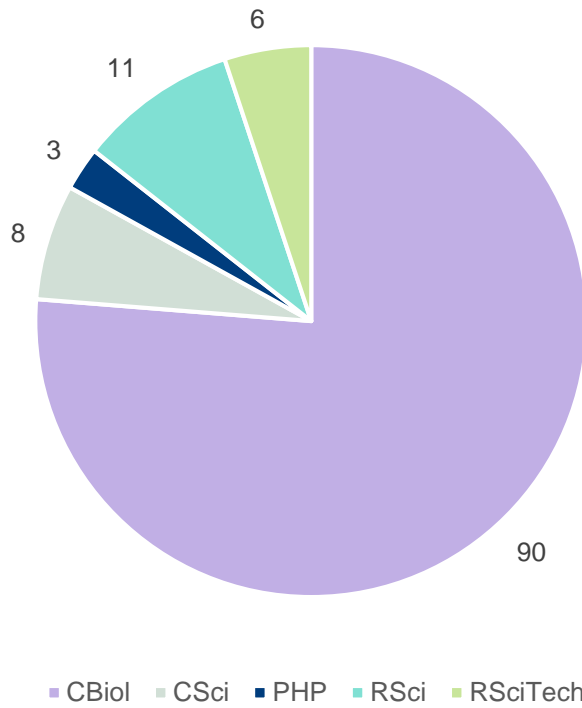

## West Midlands

Branch members: **874**

Subscribers: **117**

Membership category of West Midlands branch members and subscribers

West Midlands branch members vs subscribers

Professional registers of West Midlands branch members and subscribers

Length of membership of current members and subscribers of West Midlands branch based on election date