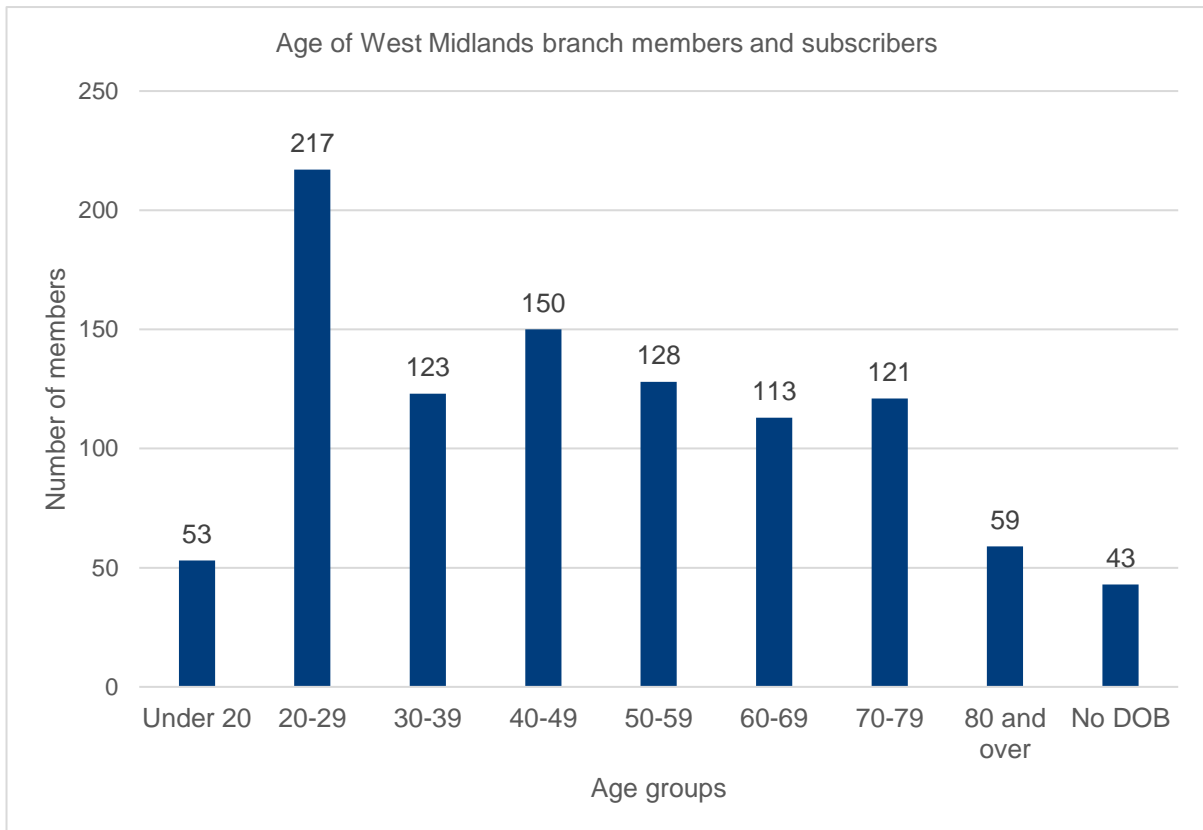

## West Midlands

Branch members: **874**

Subscribers: **117**

Membership category of West Midlands branch members and subscribers

West Midlands branch members vs subscribers

Professional registers of West Midlands branch members and subscribers

Length of membership of current members and subscribers of West Midlands branch based on election date