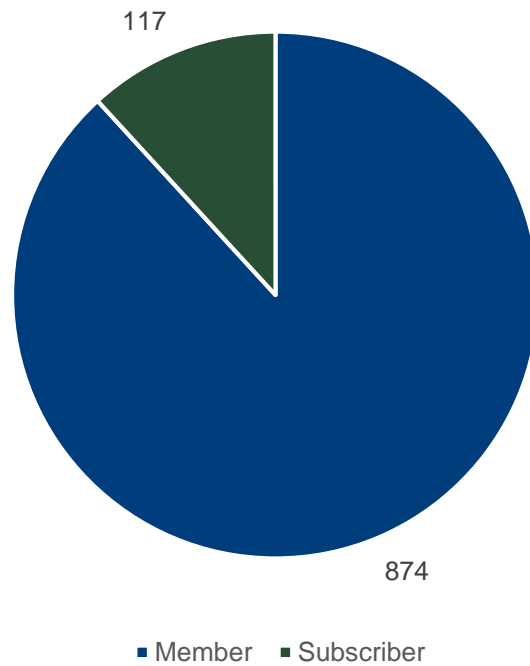

## West Midlands

Branch members: **874**

Subscribers: **117**

Membership category of West Midlands branch members and subscribers

West Midlands branch members vs subscribers

Professional registers of West Midlands branch members and subscribers

Length of membership of current members and subscribers of West Midlands branch based on election date