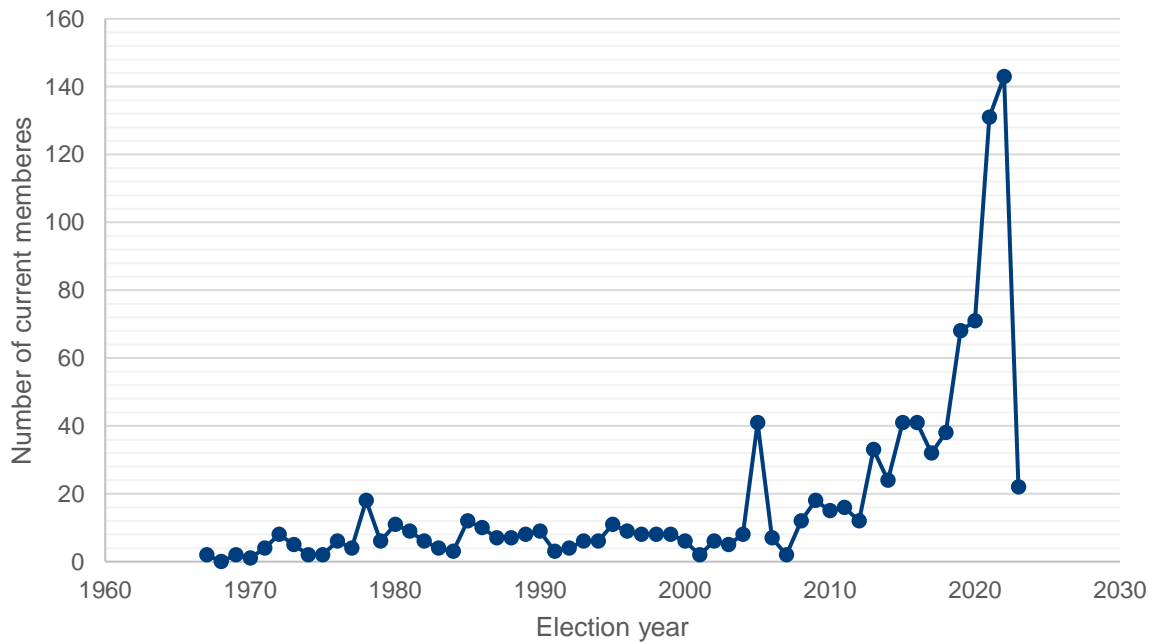

## West Midlands

Branch members: **874**

Subscribers: **117**

Membership category of West Midlands branch members and subscribers

West Midlands branch members vs subscribers

Professional registers of West Midlands branch members and subscribers

Length of membership of current members and subscribers of West Midlands branch based on election date