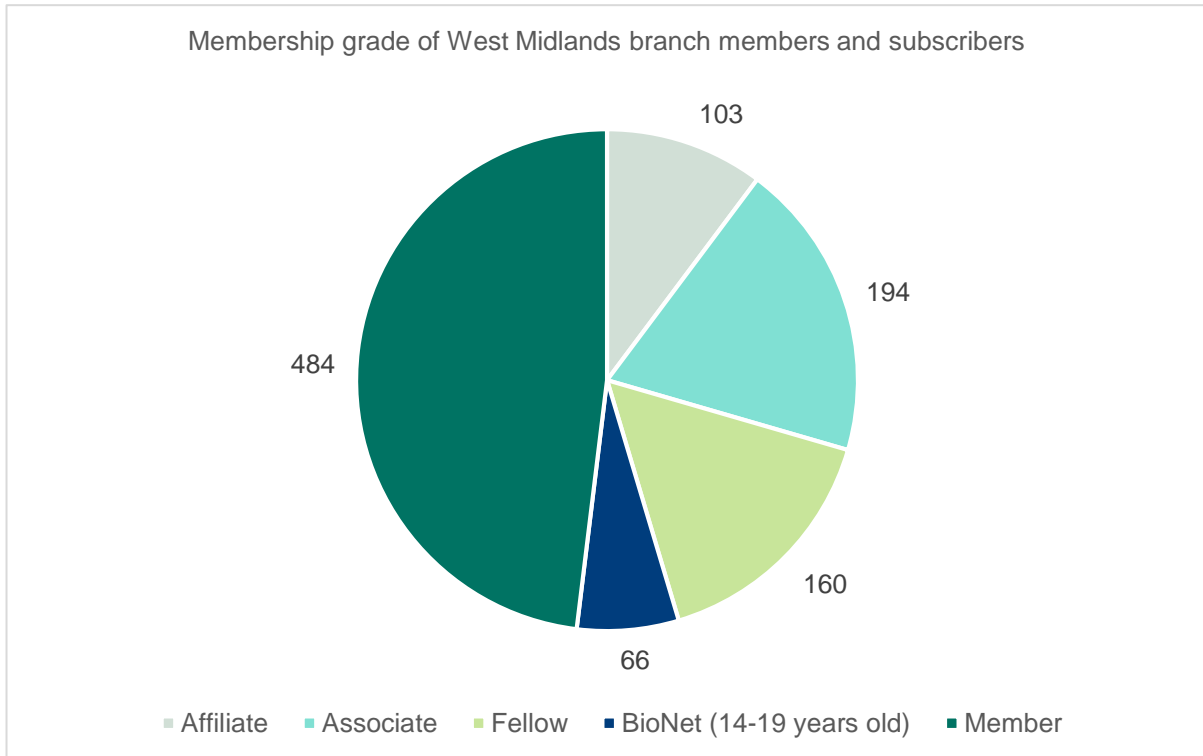

## West Midlands

Branch members: **874**

Subscribers: **117**

Membership category of West Midlands branch members and subscribers

West Midlands branch members vs subscribers

Professional registers of West Midlands branch members and subscribers

Length of membership of current members and subscribers of West Midlands branch based on election date