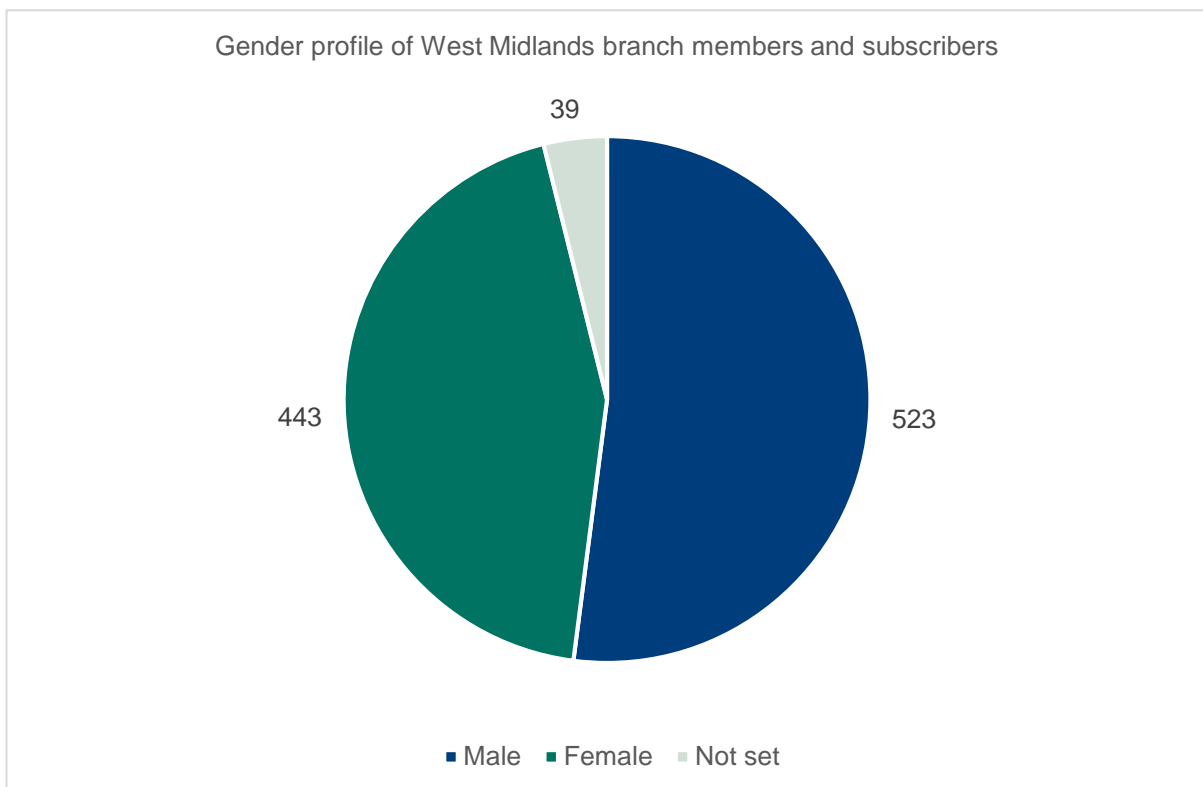

## West Midlands

Branch members: **874**

Subscribers: **117**

Membership category of West Midlands branch members and subscribers

West Midlands branch members vs subscribers

Professional registers of West Midlands branch members and subscribers

Length of membership of current members and subscribers of West Midlands branch based on election date