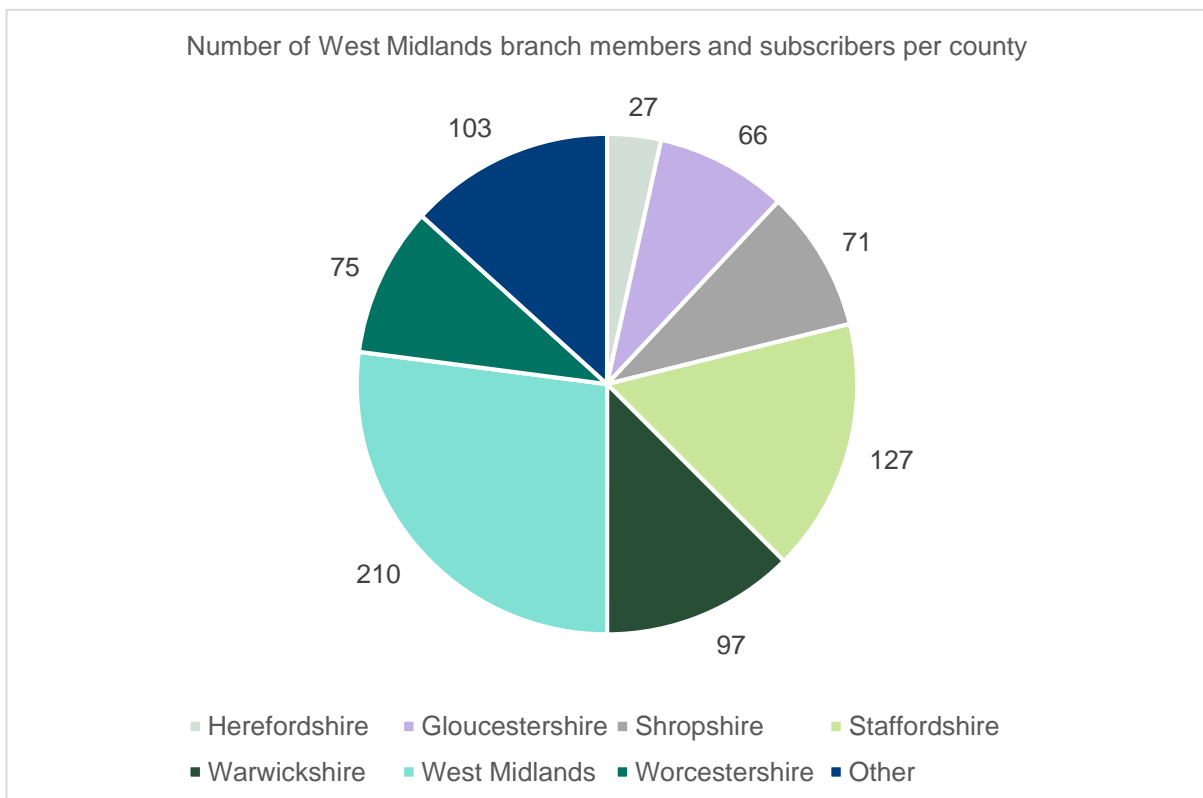

## West Midlands

Branch members: **874**

Subscribers: **117**

Membership category of West Midlands branch members and subscribers

West Midlands branch members vs subscribers

Professional registers of West Midlands branch members and subscribers

Length of membership of current members and subscribers of West Midlands branch based on election date

## West Midlands branch member map