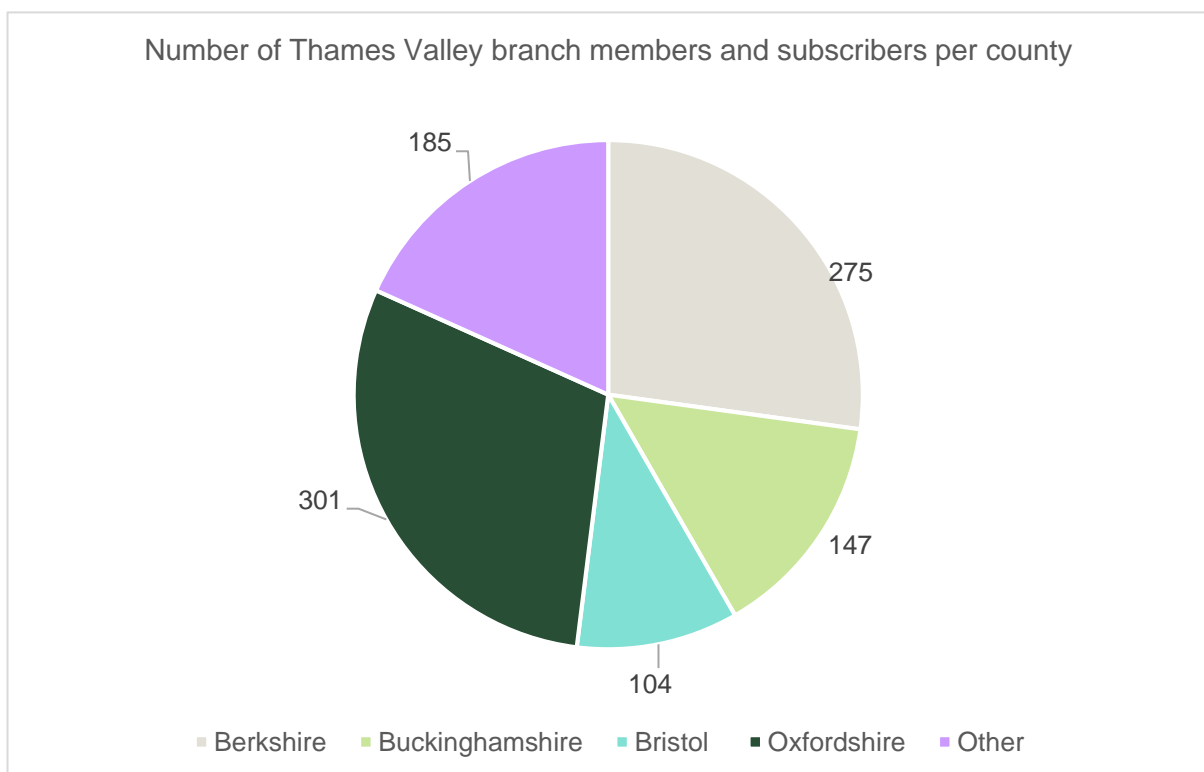

## Thames Valley

Branch members: **910**

Subscribers: **102**

Membership category of Thames Valley branch members and subscribers

■ Student ■ Full ■ Retired ■ Life ■ Complimentary ■ Reduced

Thames Valley branch members vs subscribers

■ Branch member ■ Subscriber

Professional registers of Thames Valley branch members and subscribers

Length of membership of current members and subscribers of Thames Valley branch members based on election date

### Thames Valley branch member map