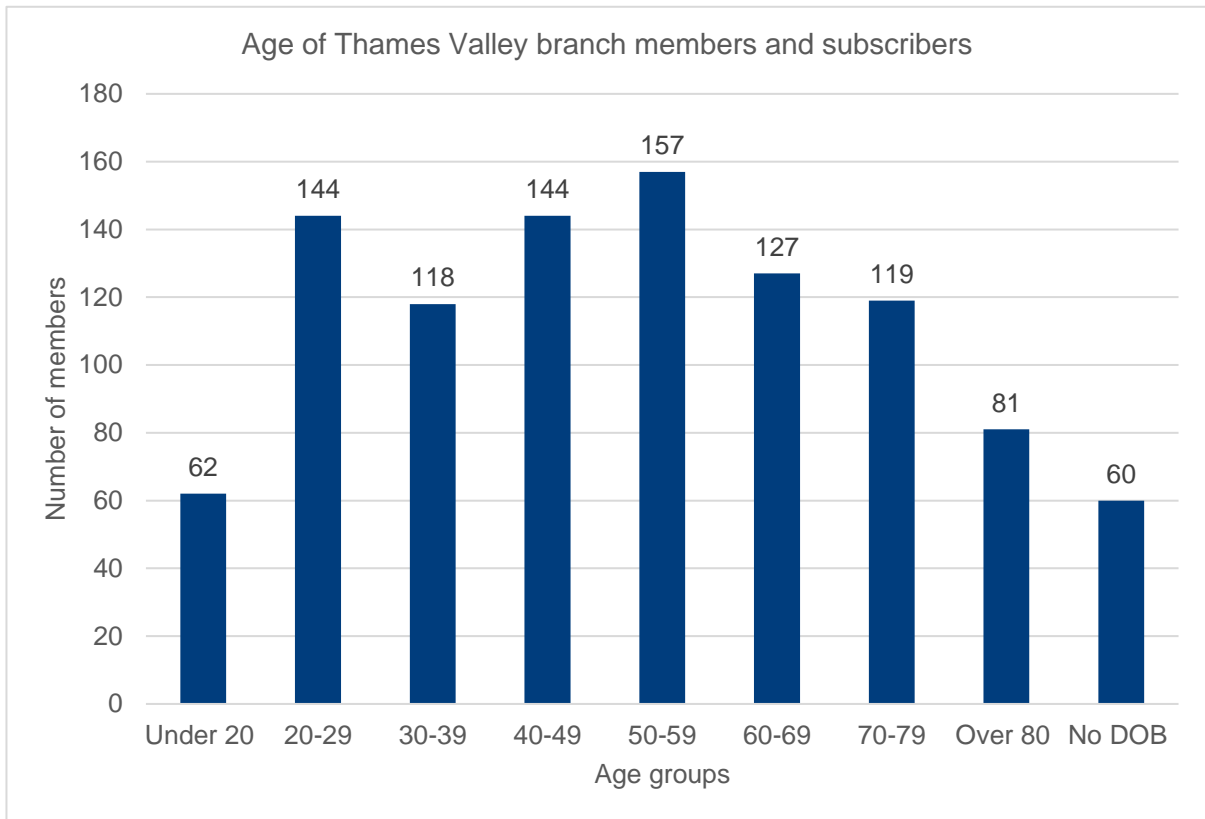

## Thames Valley

Branch members: **910**

Subscribers: **102**

Membership category of Thames Valley branch members and subscribers

■ Student ■ Full ■ Retired ■ Life ■ Complimentary ■ Reduced

Thames Valley branch members vs subscribers