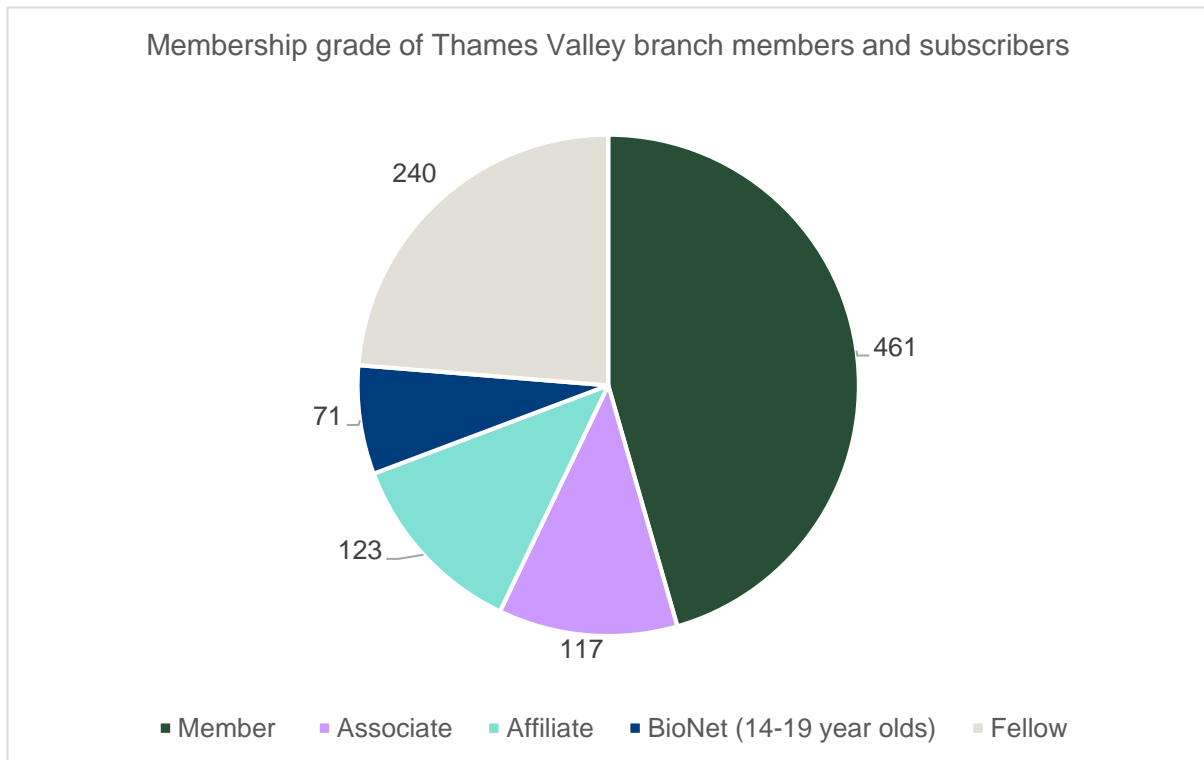

## Thames Valley

Branch members: **910**

Subscribers: **102**

Membership category of Thames Valley branch members and subscribers

■ Student ■ Full ■ Retired ■ Life ■ Complimentary ■ Reduced

Thames Valley branch members vs subscribers

■ Branch member ■ Subscriber

Professional registers of Thames Valley branch members and subscribers

Length of membership of current members and subscribers of Thames Valley branch members based on election date

### Thames Valley branch member map