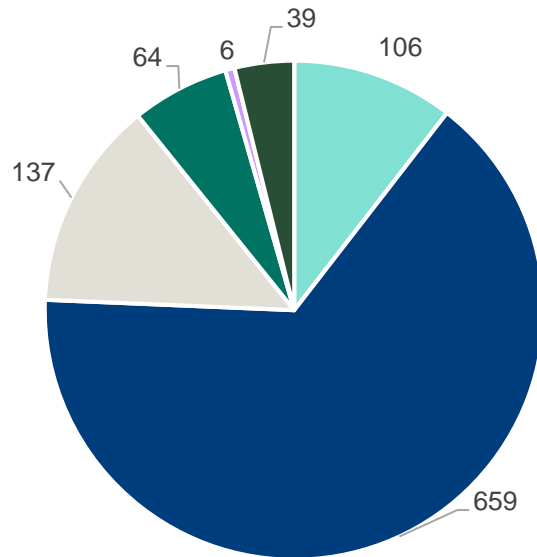

## Thames Valley

Branch members: **910**

Subscribers: **102**

Membership category of Thames Valley branch members and subscribers

■ Student ■ Full ■ Retired ■ Life ■ Complimentary ■ Reduced

Thames Valley branch members vs subscribers

■ Branch member ■ Subscriber

Professional registers of Thames Valley branch members and subscribers

Length of membership of current members and subscribers of Thames Valley branch members based on election date

### Thames Valley branch member map