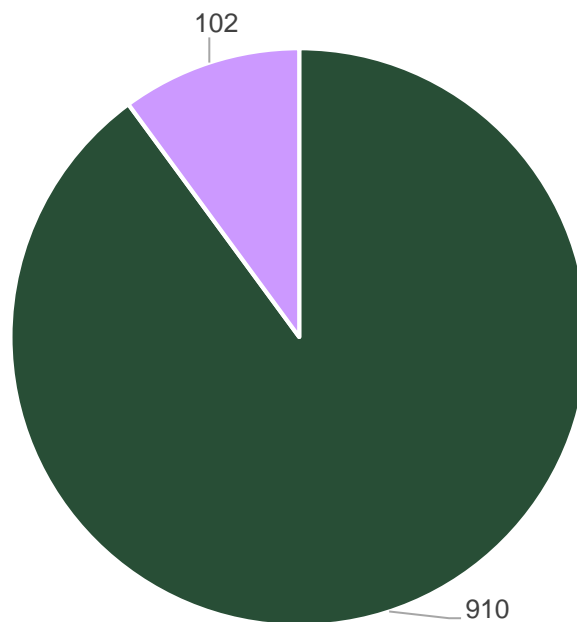

## Thames Valley

Branch members: **910**

Subscribers: **102**

Membership category of Thames Valley branch members and subscribers

■ Student ■ Full ■ Retired ■ Life ■ Complimentary ■ Reduced

Thames Valley branch members vs subscribers