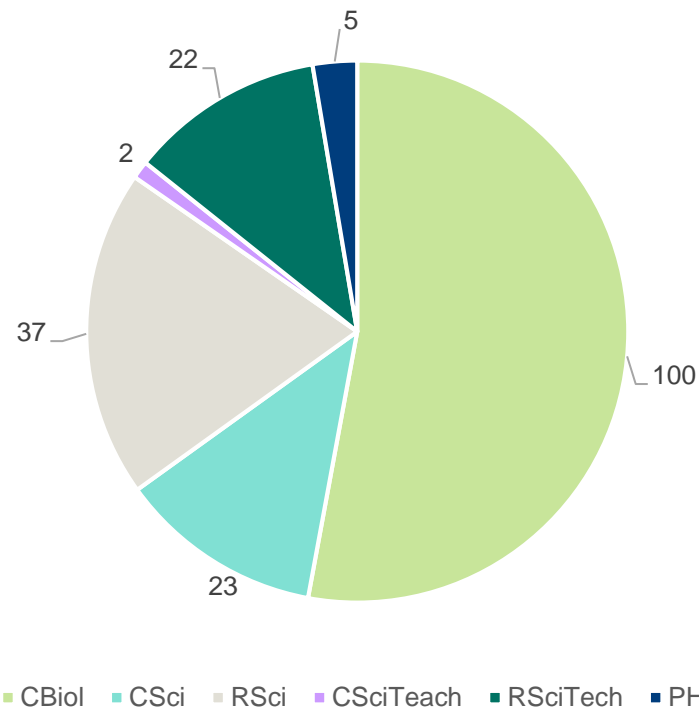

## Thames Valley

Branch members: **910**

Subscribers: **102**

Membership category of Thames Valley branch members and subscribers

■ Student ■ Full ■ Retired ■ Life ■ Complimentary ■ Reduced

Thames Valley branch members vs subscribers

■ Branch member ■ Subscriber

Professional registers of Thames Valley branch members and subscribers

Length of membership of current members and subscribers of Thames Valley branch members based on election date