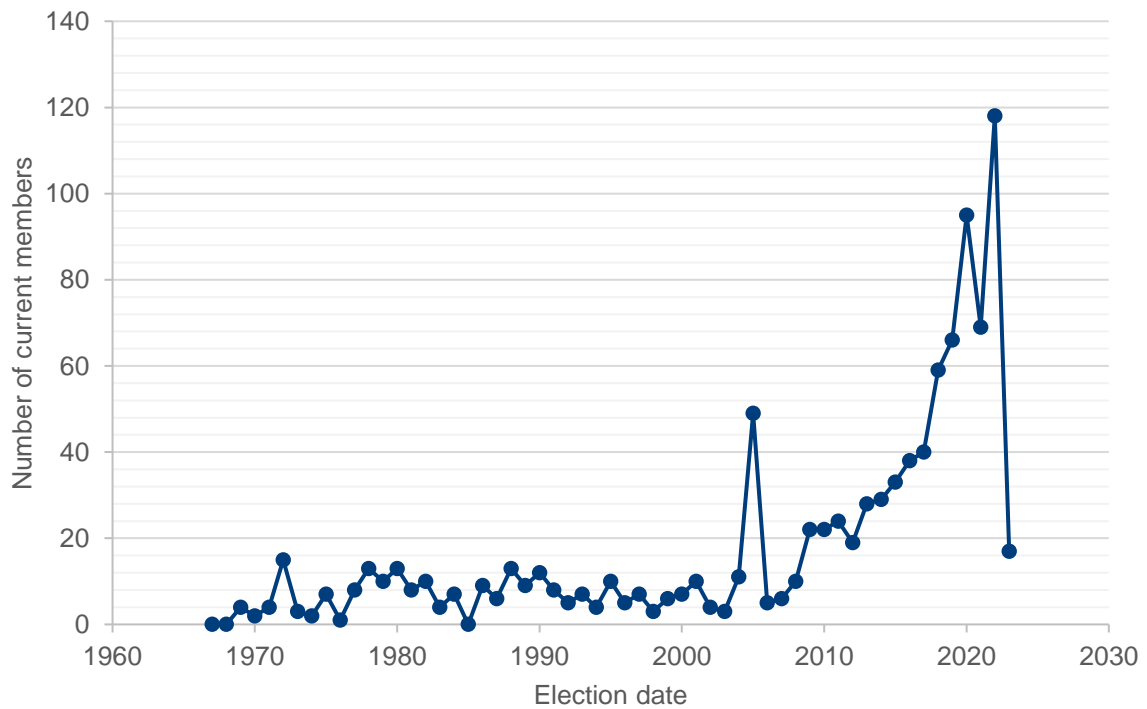

## Thames Valley

Branch members: **910**

Subscribers: **102**

Membership category of Thames Valley branch members and subscribers

■ Student ■ Full ■ Retired ■ Life ■ Complimentary ■ Reduced

Thames Valley branch members vs subscribers

■ Branch member ■ Subscriber

Professional registers of Thames Valley branch members and subscribers

Length of membership of current members and subscribers of Thames Valley branch members based on election date