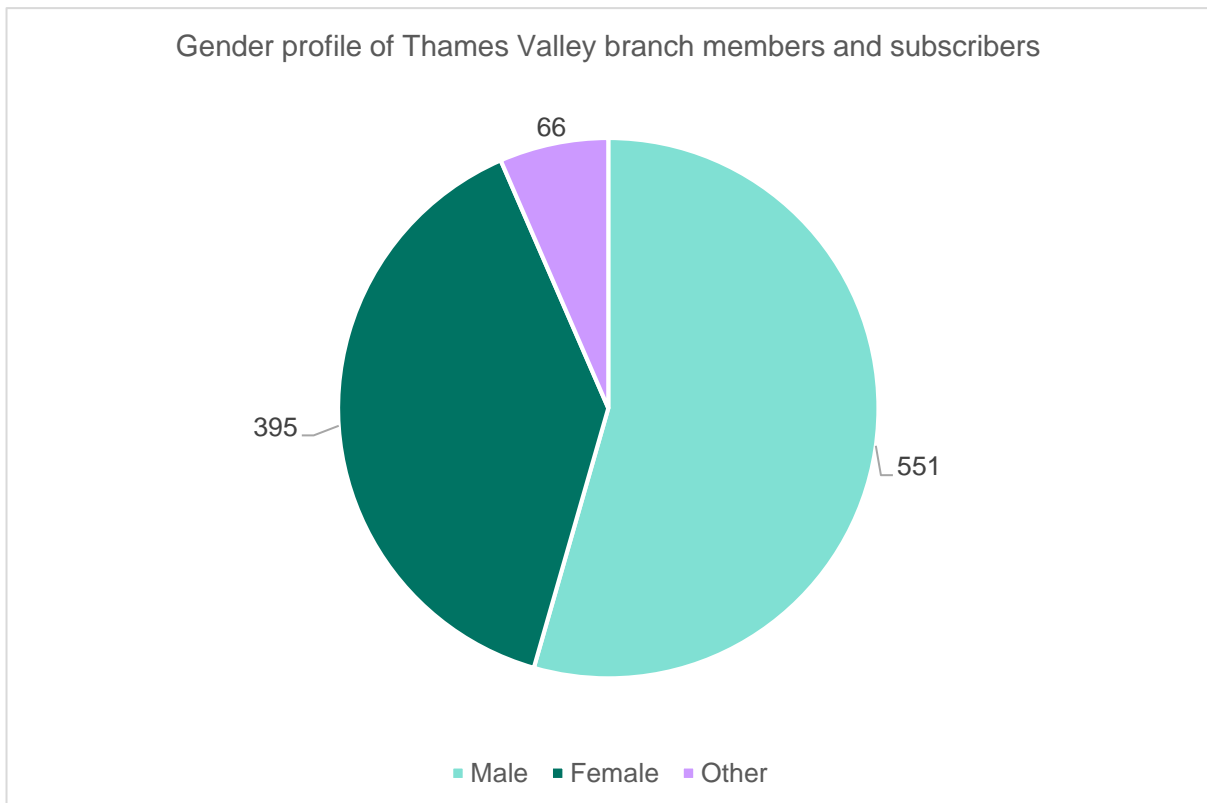

## Thames Valley

Branch members: **910**

Subscribers: **102**

Membership category of Thames Valley branch members and subscribers

■ Student ■ Full ■ Retired ■ Life ■ Complimentary ■ Reduced

Thames Valley branch members vs subscribers

■ Branch member ■ Subscriber

Professional registers of Thames Valley branch members and subscribers

Length of membership of current members and subscribers of Thames Valley branch members based on election date

### Thames Valley branch member map