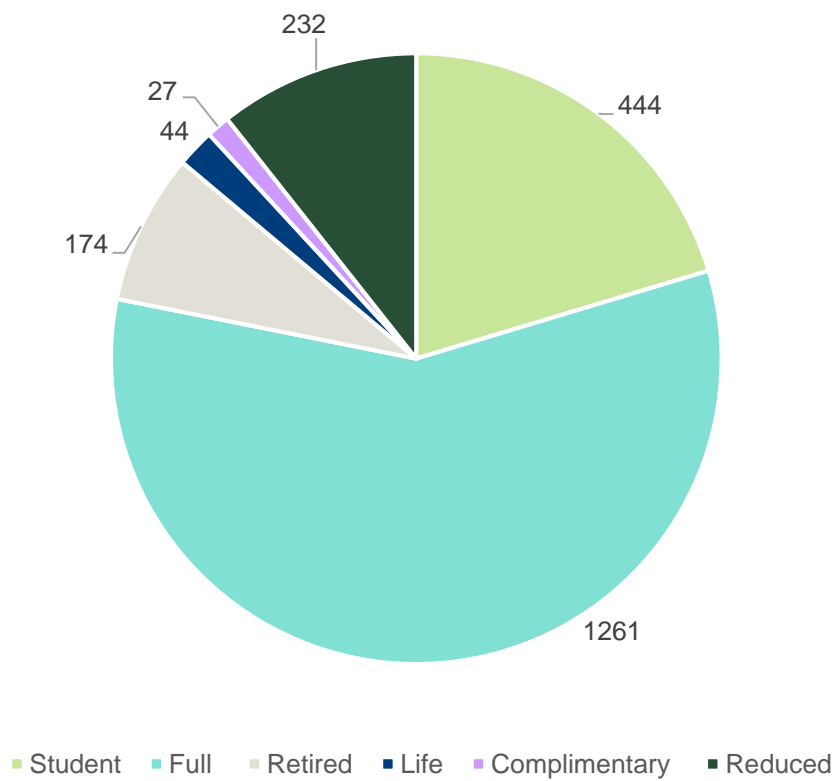

London

Branch members: **1,749**

Subscribers: **434**

Gender profile of London branch members and subscribers

Membership category of London branch members and subscribers

London branch members vs subscribers