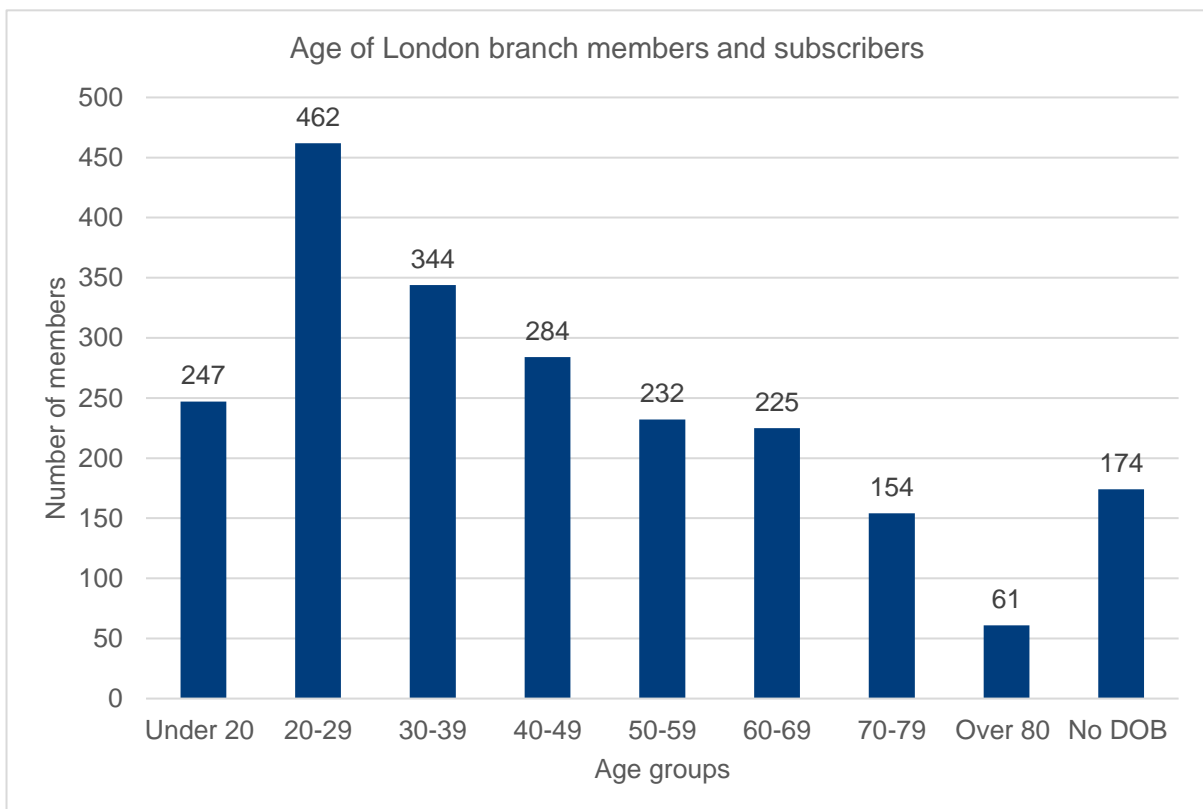

London

Branch members: **1,749**

Subscribers: **434**

Gender profile of London branch members and subscribers

Membership category of London branch members and subscribers

London branch members vs subscribers