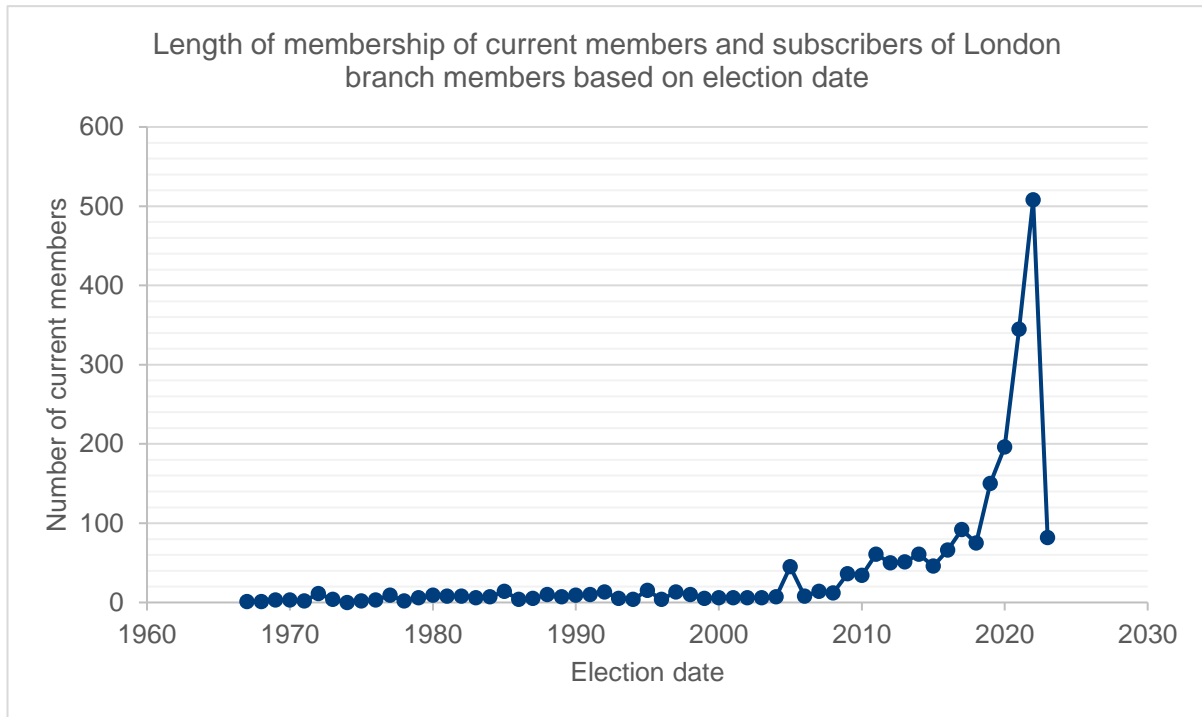

London branch member map