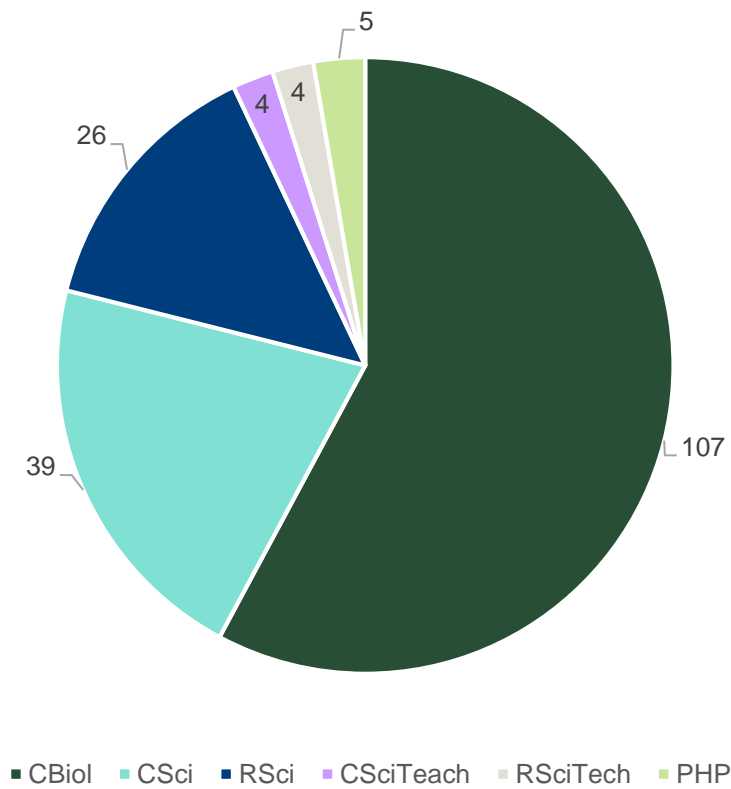

Professional registers of London branch members and subscribers