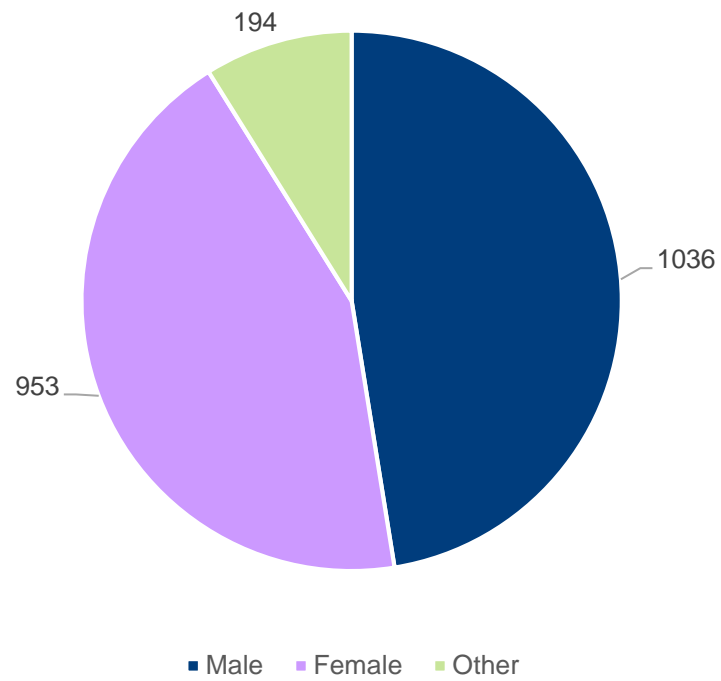

London

Branch members: **1,749**

Subscribers: **434**

Gender profile of London branch members and subscribers

Membership category of London branch members and subscribers

London branch members vs subscribers