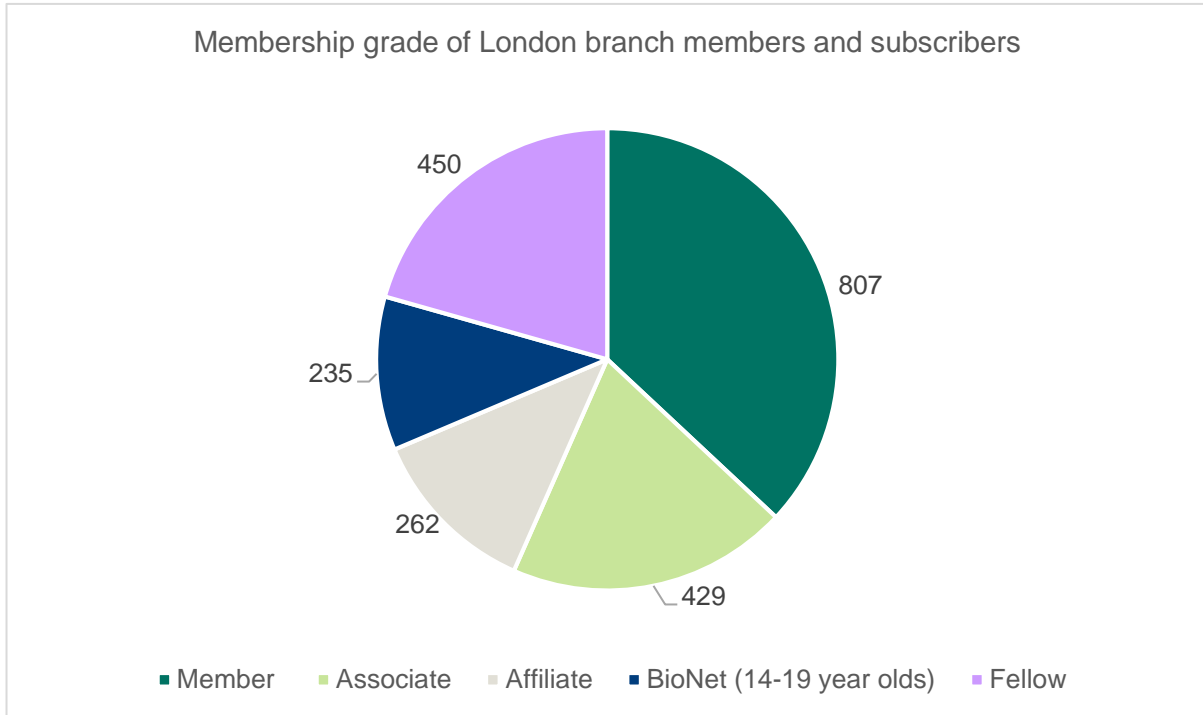

London

Branch members: **1,749**

Subscribers: **434**

Gender profile of London branch members and subscribers

Membership category of London branch members and subscribers

London branch members vs subscribers