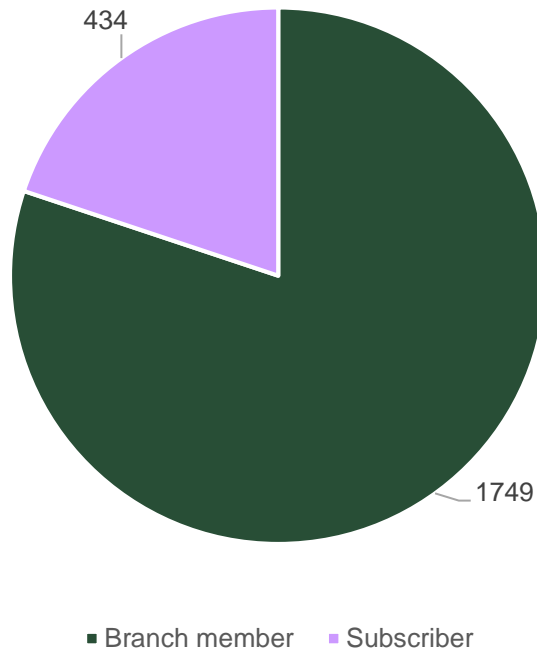

London

Branch members: **1,749**

Subscribers: **434**

Gender profile of London branch members and subscribers

Membership category of London branch members and subscribers

London branch members vs subscribers